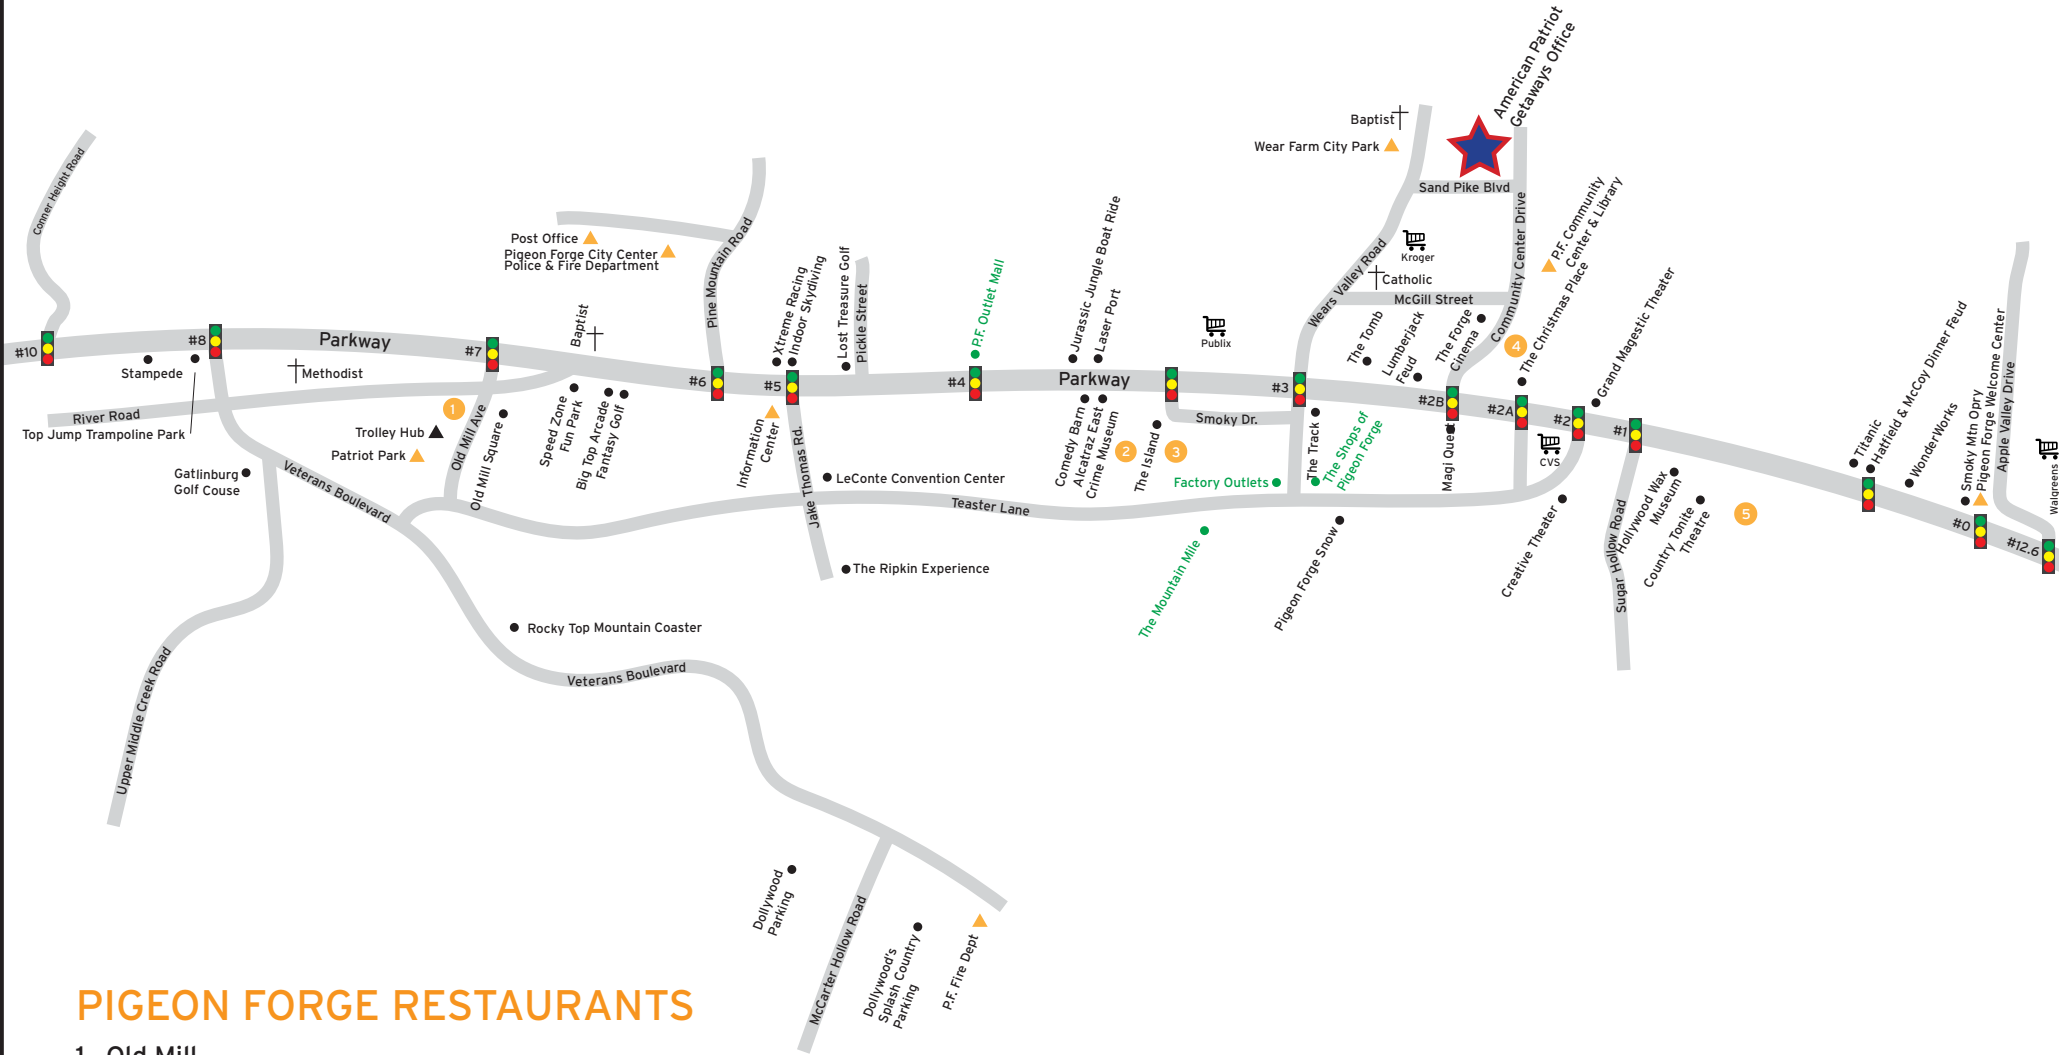

MOUNTAIN TOP LIVING CABIN
ADDRESS: 2948 FIDDLERS CREEK WAY
PIGEON FORGE

Please follow these directions if your GPS is trying to take you a different way.

FROM PIGEON FORGE-Travel SOUTH on 441. Turn RIGHT at traffic light #6.
This is PINE MOUNTAIN ROAD. (CONTINUED BELOW)

FROM GATLINBURG - Travel NORTH on 441 to Pigeon Forge. Turn LEFT at traffic light #6. This is PINE MOUNTAIN ROAD.
(CONTINUED BELOW)

Travel 1.2 miles on PINE MOUNTAIN RD. Turn RIGHT onto FIDDLERS CREEK WAY.
Your cabin will be on the RIGHT.

WIFI PASSWORD: fast2948

MAP NOT TO SCALE
MOUNTAIN TOP LIVING

To Sevierville
I 40
Knoxville

To Gatlinburg

MOUNTAIN TOP LIVING

**Visit Our Office at
2519 Sand Pike Blvd.**

**Turn at light 2-B in
Pigeon Forge. We will be
on your left in 0.5 miles**

PIGEON FORGE

PIGEON FORGE RESTAURANTS

1. Old Mill
2. Margaritaville
3. Paula Deen's
4. Harpoon Harry's
5. Local Goat

GATLINBURG

GATLINBURG RESTAURANTS

1. The Peddler
2. Texas Roadhouse
3. The Melting Pot
4. Mellow Mushroom
5. Dick's Last Resort
6. Puckers Sports Bar & Grill
7. Mountain Edge Grill
8. No Way Jose's
9. Ole Red
10. Smoky Mountain Trout House