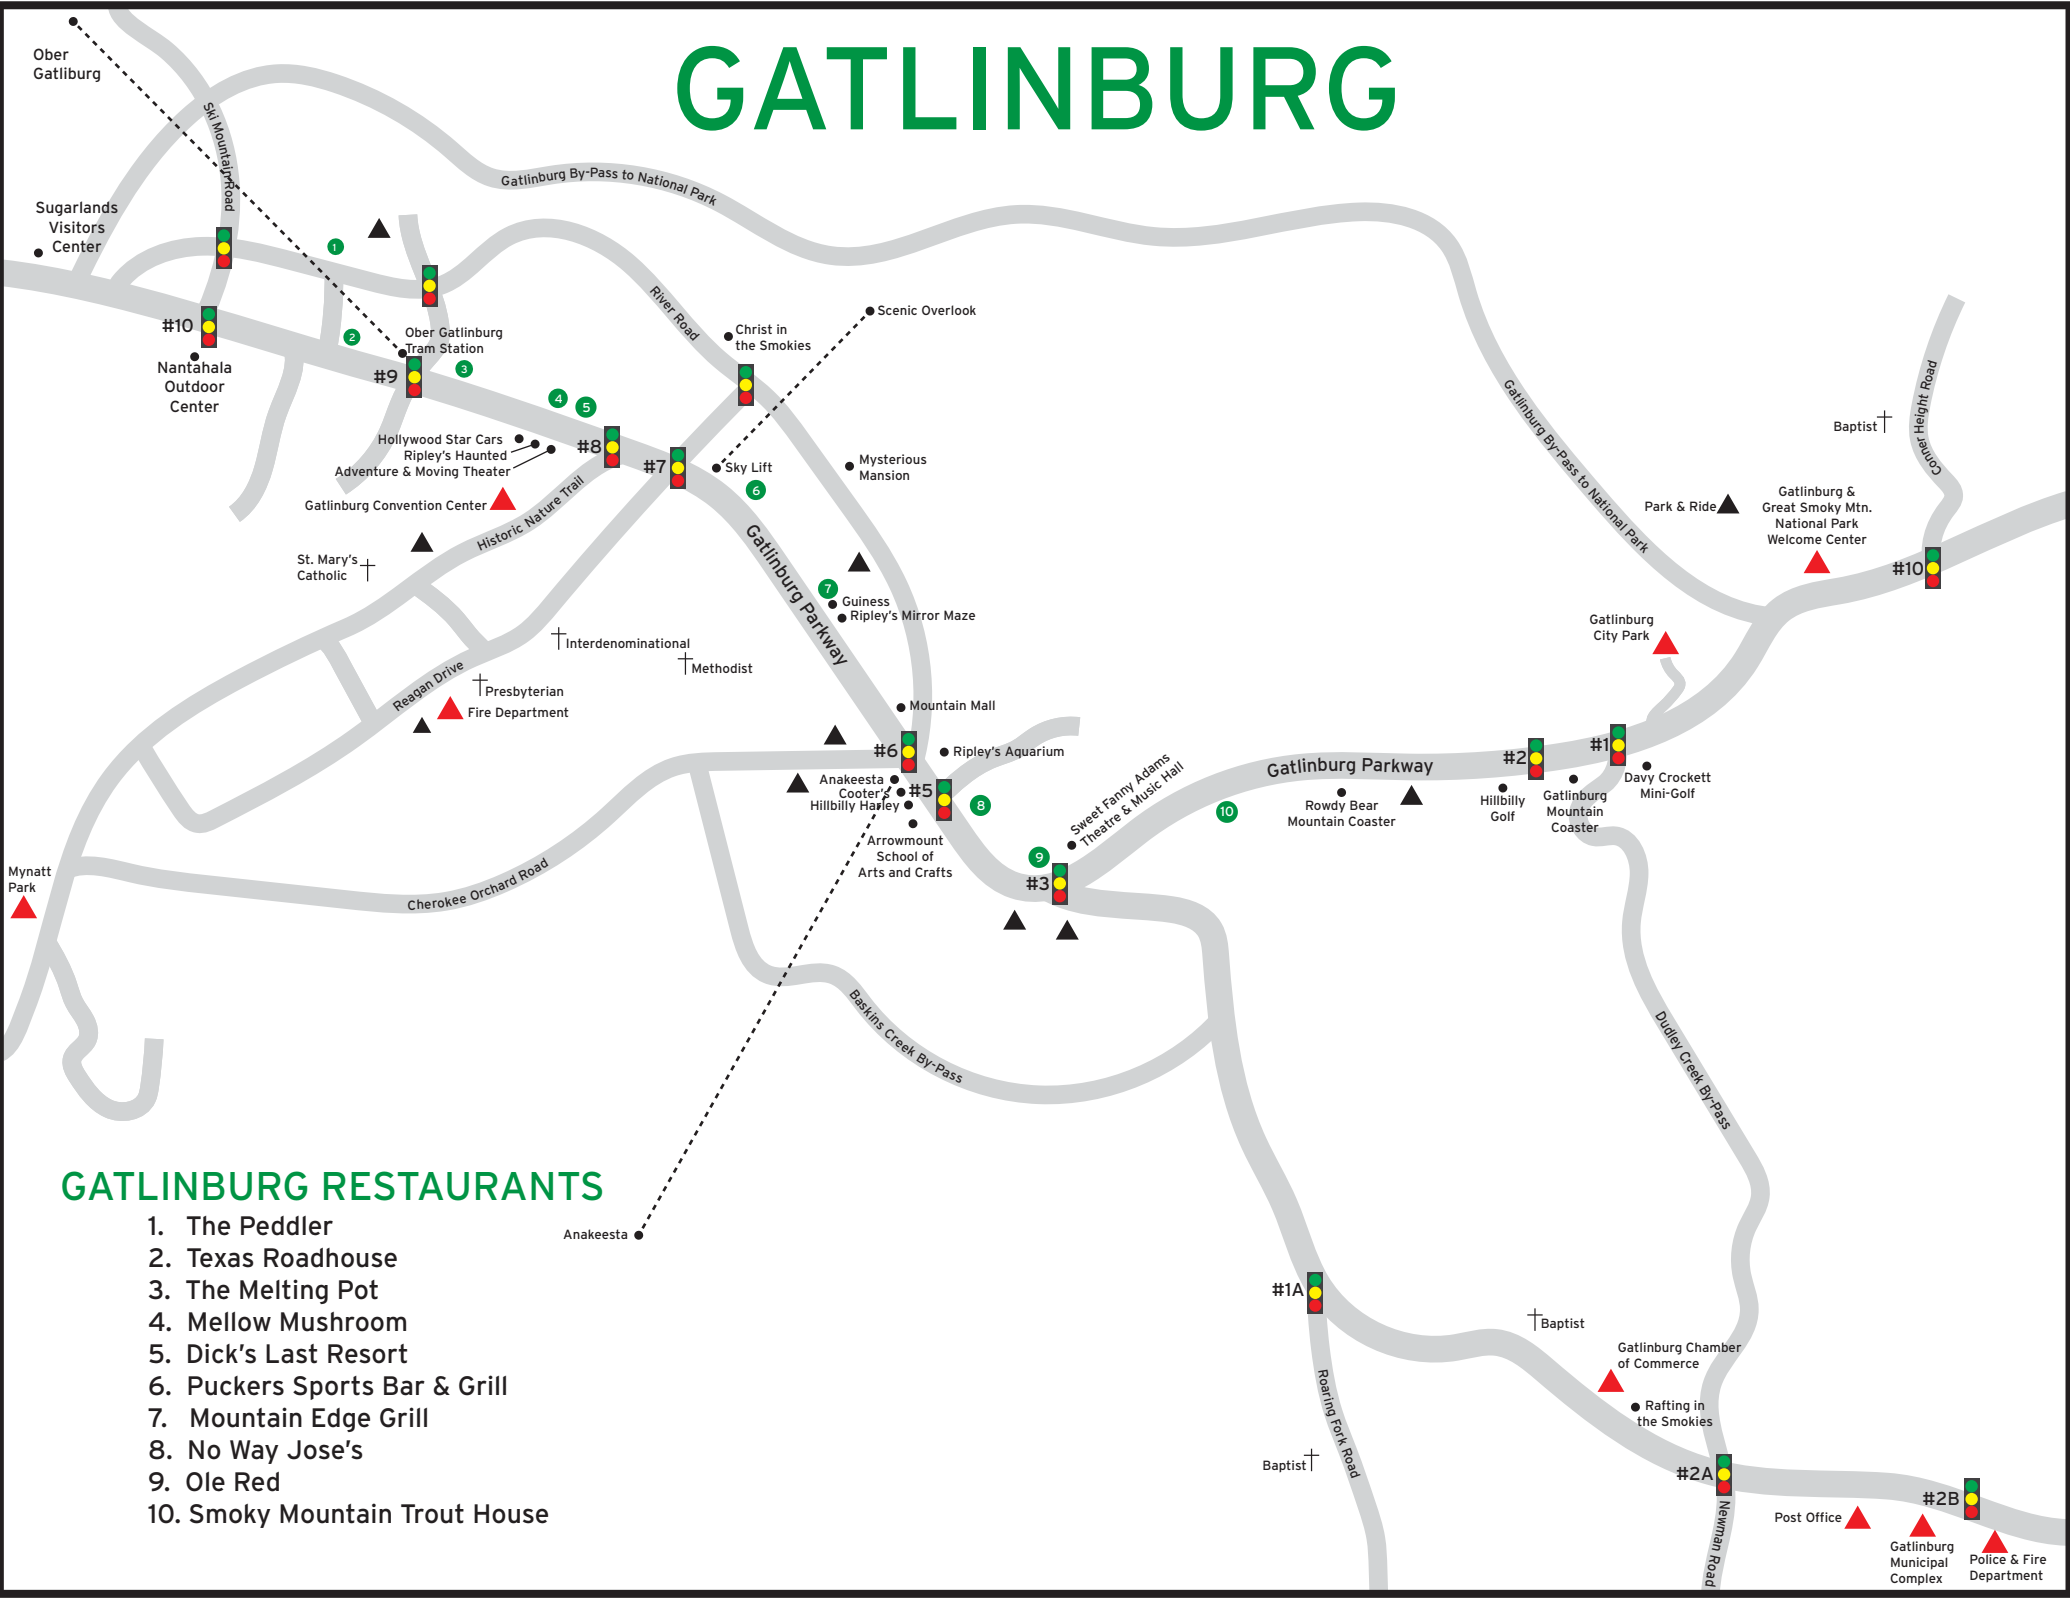

MOUNTAIN TOP LIVING CABIN
ADDRESS: 2948 FIDDLERS CREEK WAY
PIGEON FORGE

Please follow these directions if your GPS is trying to take you a different way.

FROM PIGEON FORGE-Travel SOUTH on 441. Turn RIGHT at traffic light #6.
This is PINE MOUNTAIN ROAD. (CONTINUED BELOW)

FROM GATLINBURG - Travel NORTH on 441 to Pigeon Forge. Turn LEFT at traffic light #6. This is PINE MOUNTAIN ROAD.
(CONTINUED BELOW)

Travel 1.2 miles on PINE MOUNTAIN RD. Turn RIGHT onto FIDDLERS CREEK WAY.
Your cabin will be on the RIGHT.

WIFI PASSWORD: fast2948

MAP NOT TO SCALE
MOUNTAIN TOP LIVING

To Sevierville
I 40
Knoxville

To Gatlinburg

MOUNTAIN TOP LIVING

**Visit Our Office at
2519 Sand Pike Blvd.**

**Turn at light 2-B in
Pigeon Forge. We will be
on your left in 0.5 miles**

PIGEON FORGE

PIGEON FORGE RESTAURANTS

1. Old Mill
2. Margaritaville
3. Paula Deen's
4. Harpoon Harry's
5. Local Goat

GATLINBURG

GATLINBURG RESTAURANTS

1. The Peddler
2. Texas Roadhouse
3. The Melting Pot
4. Mellow Mushroom
5. Dick's Last Resort
6. Puckers Sports Bar & Grill
7. Mountain Edge Grill
8. No Way Jose's
9. Ole Red
10. Smoky Mountain Trout House